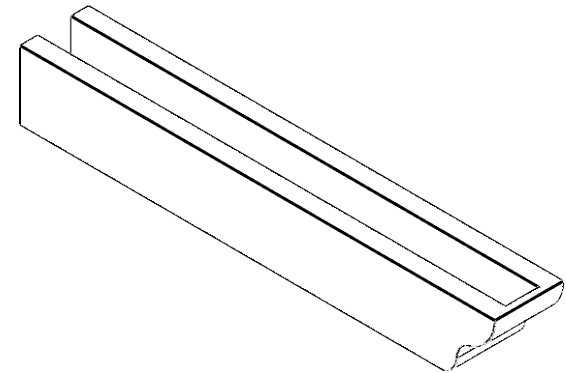

ITEM NUMBER: RFTURO040X04000X28000X004GRN00RCPR

4"W X 4"H X 28"L TIMBERTHANE ROUGH CEDAR GREENSBORO FAUX WOOD OPEN RAFTER TAIL, 4"L END, PRIMED TAN

SIDE PROFILE

ISOMETRIC

FRONT PROFILE

GENERATED DATE : 03/02/2023

EKENA MILLWORK
2300 WEST MAIN ST.
CLARKSVILLE, TX 75426
TOLL FREE: 866-607-0453
WWW.EKENAMILLWORK.COM

NOTES

1. INSTALLATION TO BE COMPLETED IN ACCORDANCE WITH MANUFACTURER'S SPECIFICATIONS.
2. DRAWING MAY NOT BE TO SCALE
3. THIS DRAWING IS INTENDED FOR DESIGN AND PLANNING PURPOSES ONLY.
4. ALL INFORMATION CONTAINED HEREIN WAS CURRENT AT THE TIME OF DEVELOPMENT BUT MUST BE REVIEWED AND APPROVED BY THE PRODUCT MANUFACTURER TO BE CONSIDERED ACCURATE.
5. TIMBERTHANE ARCHITECTURAL PRODUCTS ARE MADE FROM HIGH DENSITY URETHANE AND COME FACTORY PRIMED