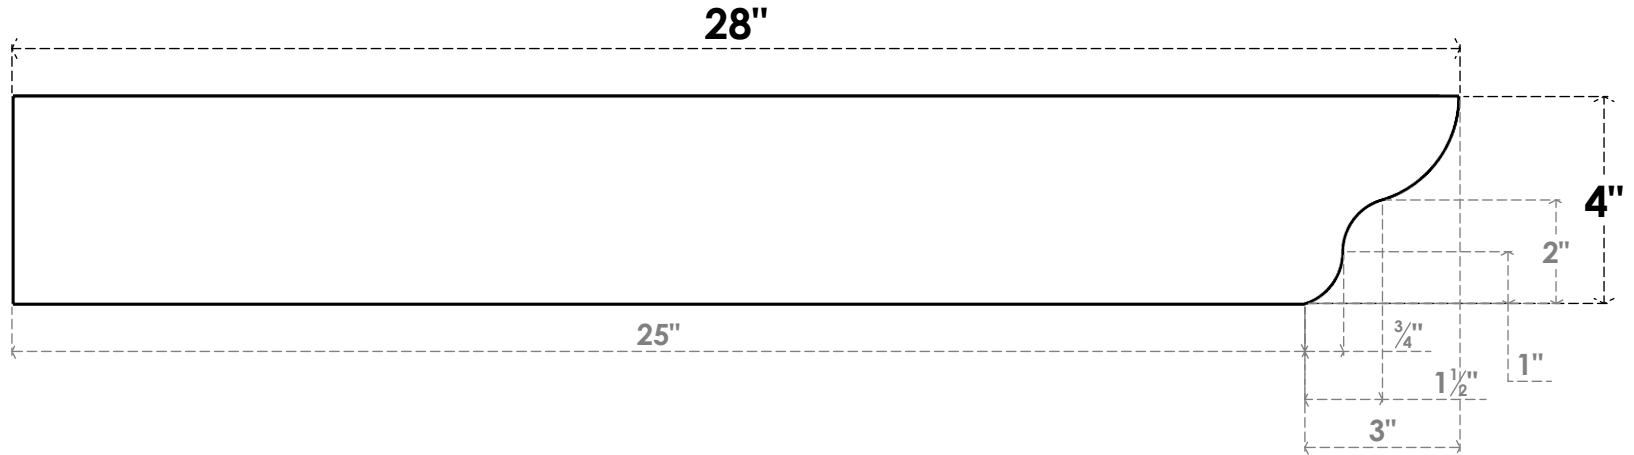

ITEM NUMBER: RFTURO040X04000X28000X004GRN00RCPR

4"W X 4"H X 28"L TIMBERTHANE ROUGH CEDAR GREENSBORO FAUX WOOD OPEN RAFTER TAIL, 4"L END, PRIMED TAN

SIDE PROFILE

ISOMETRIC

FRONT PROFILE

GENERATED DATE : 03/02/2023