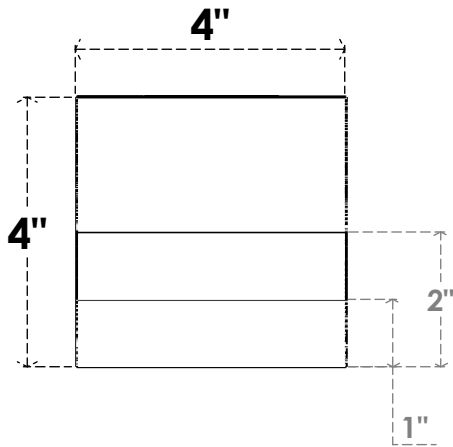

ITEM NUMBER: RFTURO040X04000X28000X004GRN00RCPR

4"W X 4"H X 28"L TIMBERTHANE ROUGH CEDAR GREENSBORO FAUX WOOD OPEN RAFTER TAIL, 4"L END, PRIMED TAN

SIDE PROFILE

ISOMETRIC

FRONT PROFILE

GENERATED DATE : 03/02/2023